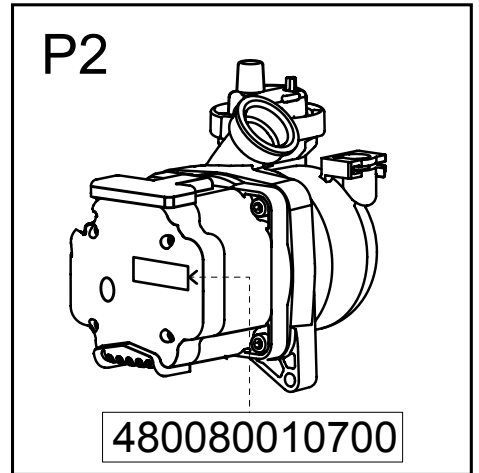

genuine original accessories

CARES PREMIUM	BS II 24 CF
INOA GREEN	MATIS 24 CF/FF
HS PREMIUM	ALIXIA S 24 CF
CX GREEN	GENUS PREMIUM (NO EVO)
EGIS PLUS 24 CF	

genuine original accessories

**B**

THISION MINI COMBI .2