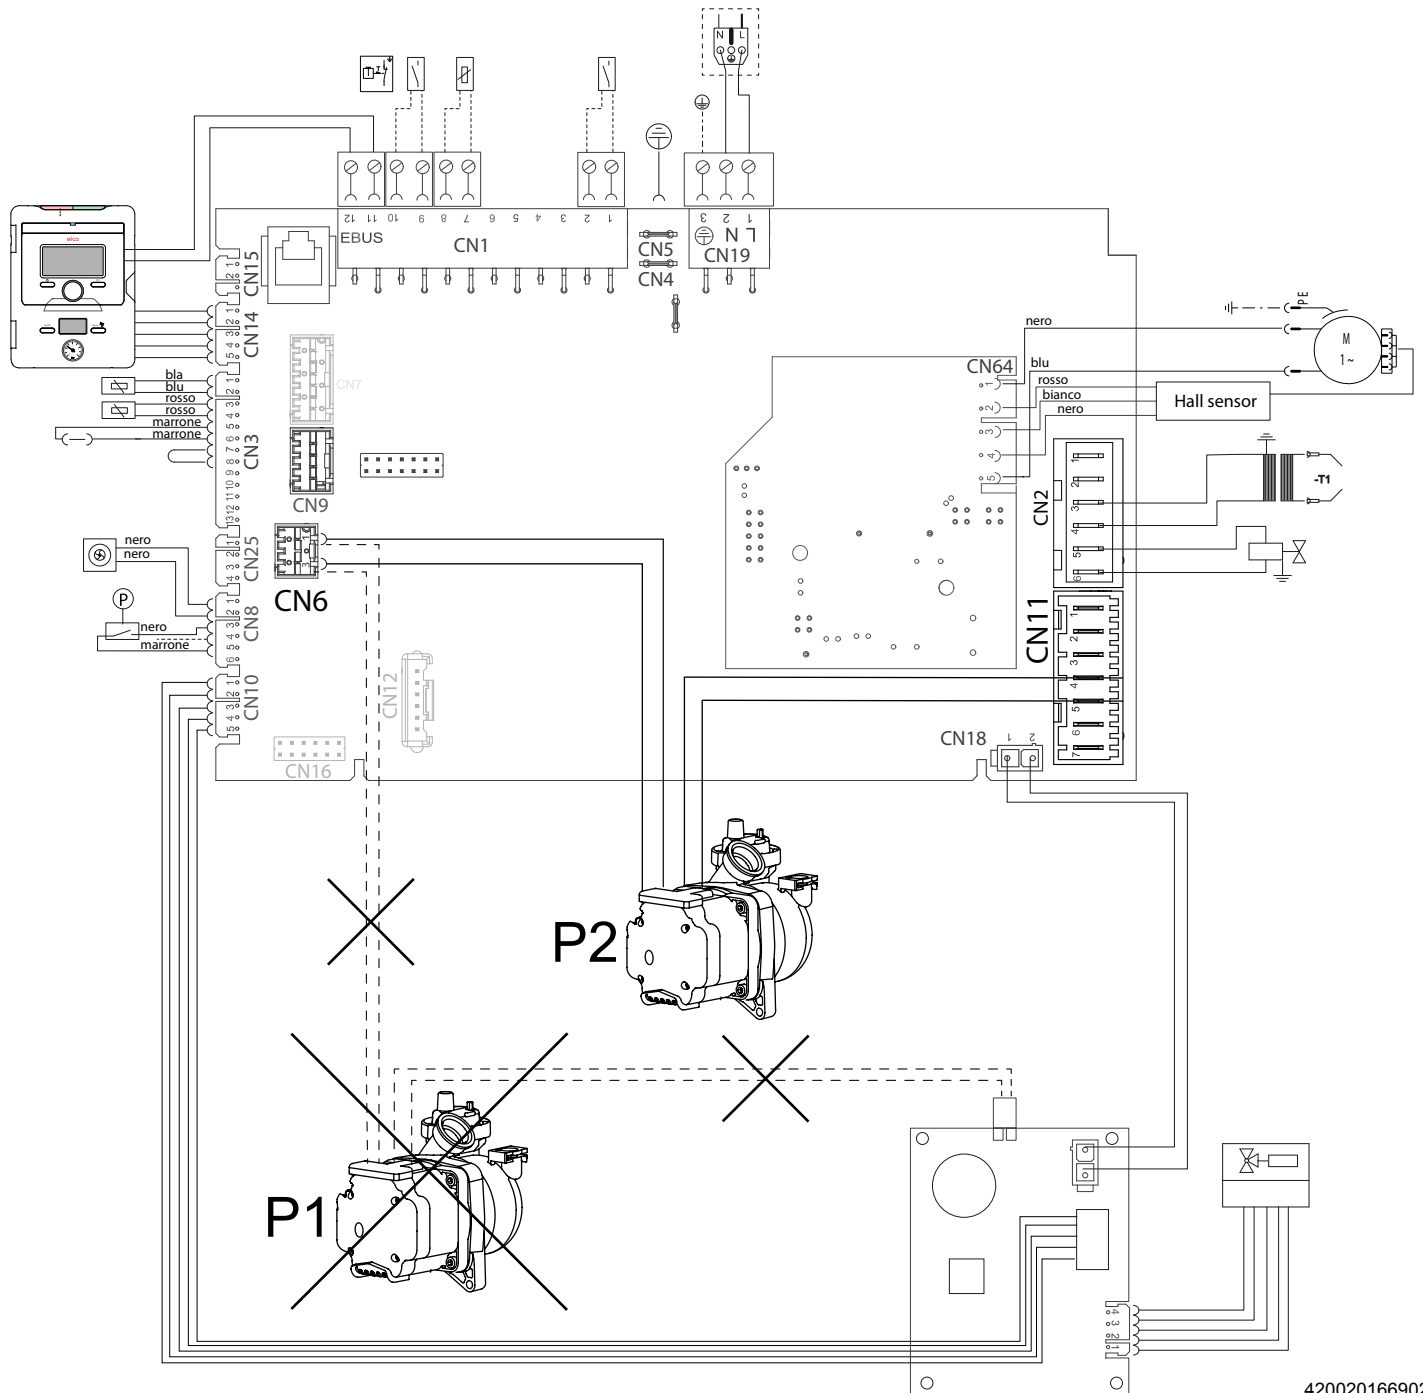

genuine original accessories

CARES PREMIUM	BS II 24 CF
INOA GREEN	MATIS 24 CF/FF
HS PREMIUM	ALIXIA S 24 CF
CX GREEN	GENUS PREMIUM (NO EVO)
EGIS PLUS 24 CF	

genuine original accessories

**B**

THISION MINI COMBI .2