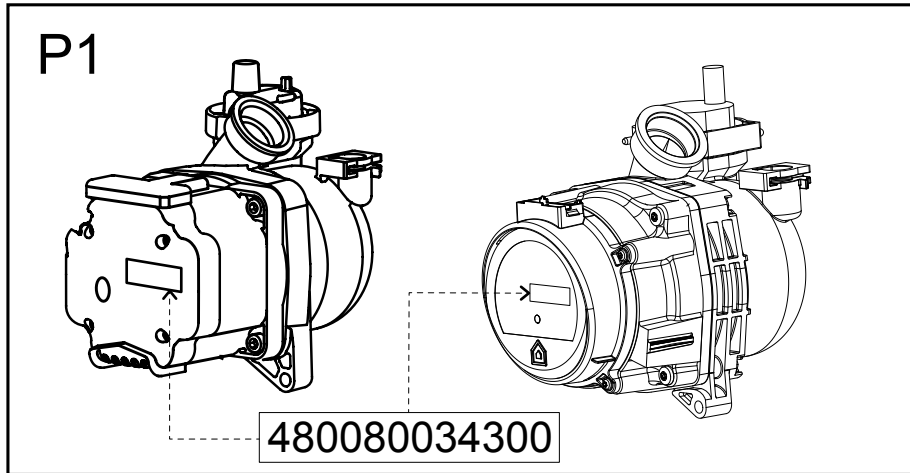

genuine original accessories

CARES PREMIUM	BS II 24 CF
INOA GREEN	MATIS 24 CF/FF
HS PREMIUM	ALIXIA S 24 CF
CX GREEN	GENUS PREMIUM (NO EVO)
EGIS PLUS 24 CF	

genuine original accessories

**B**

THISION MINI COMBI .2